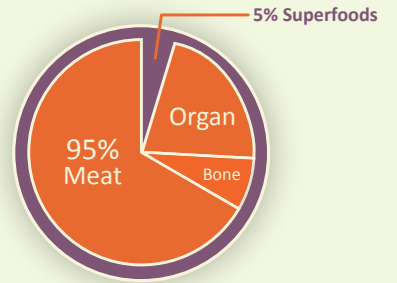

# STEVE'S FREEZE DRIED DIETS

**FRESH-READY IN  
UNDER 5 MINUTES**

**BPA  
FREE**

**Complete  
& Balanced**

## Scan Each Icon for Nutritional Information

- ✓ Locally Sourced Produce
- ✓ Humanely Raised Proteins
- ✓ Eco-Friendly Production
- ✓ Zero Starches or Fillers
- ✓ US Sourcing & Manufacturing