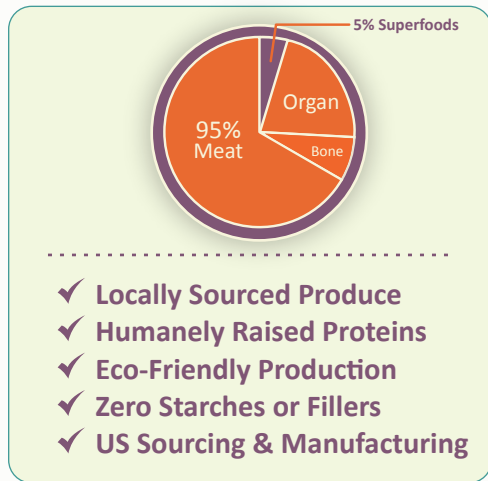

## Scan Each Icon for Nutritional Information

- ✓ Locally Sourced Produce
- ✓ Humanely Raised Proteins
- ✓ Eco-Friendly Production
- ✓ Zero Starches or Fillers
- ✓ US Sourcing & Manufacturing

# QUEST FREEZE DRIED DIETS

**PREY DIET  
No Produce**

**BPA FREE**

**Complete & Balanced**

## VALUE ADDED INGREDIENTS

**GOAT MILK**  
DIGESTION

**COCONUT OIL**  
HEALTHY FATS

**GL MUSSELS**  
MANGANESE

**KELP**  
CHLOROPHYLL

## FREEZE DRIED DIETS

**STEVE'S  
REAL FOOD**